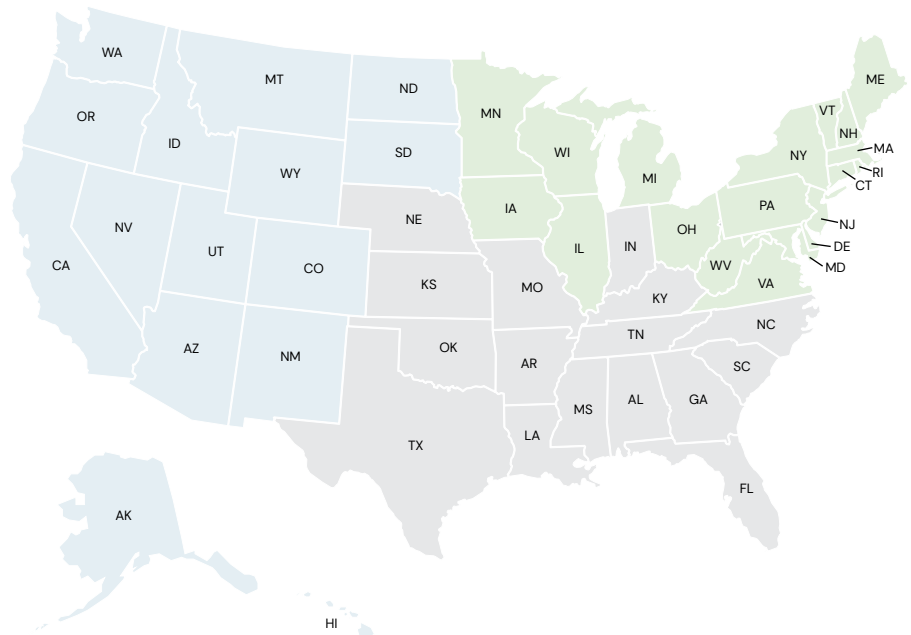

April Dellinger

Territory Manager -
GA, AL
P: 407-883-9103
E: adellinger@safewareinc.com

Gilbert Valdez

Territory Manager -
TX (Houston / Austin)
P: 832-776-7272
E: gvaldez@safewareinc.com

Heather Boyer

Territory Manager -
North & Central Florida
P: 321-462-0380
E: hboyer@safewareinc.com

Jake Williams

Territory Manager -
Northeast Texas
P: 817-771-1495
E: jwilliams@safewareinc.com

Kenneth Crawford

Territory Manager -
West Texas
P: 281-755-3692
E: kcrawford@safewareinc.com

Manny Margolles

Senior Territory Manager -
South Florida
P: 786-575-1223
E: mmargolles@safewareinc.com

Matthew Bucher

Senior Territory Manager -
IN, KY, TN
P: 615-877-1742
E: mbucher@safewareinc.com

Michelle Phelps

Territory Manager -
KS, MO, NE, OK
P: 720-441-9739
E: mphelps@safewareinc.com

Scott Trotman

Senior Territory Manager -
NC, SC (all markets)
GA, AL, FL (Industrial)
P: 864-909-7820
E: strotman@safewareinc.com

Michael Bennett

Territory Manager -
Southern CA, Southern NV
P: 619-818-5784
E: mbennett@safewareinc.com

Mick Ormiston

Territory Manager -
AK, OR, WA
P: 206-798-2126
E: mormiston@safewareinc.com

Rob Berner

Senior Territory Manager -
AZ, NM, Southern CA BD
P: 480-433-1268
E: rberner@safewareinc.com

Tom Grasso

Senior Territory Manager -
CO, ID, UT, MT, ND, SD, WY
P: 720-552-4145
E: tgrasso@safewareinc.com

Safeware Inc. US SALES TERRITORY MAP

Effective January, 2026

Federal / DoD Sales

Michael Brown

V.P. Federal Government Sales
P: 410-350-1559
E: mbrown@safewareinc.com

Chris Chappelle

Senior Federal Account Manager
P: 443-786-6935
E: cchappelle@safewareinc.com

Ben Yoash

Federal Government Inside Sales
P: 410-490-1126
E: byoash@safewareinc.com

Kenneth Crawford

Territory Manager -
West Texas
P: 281-755-3692
E: kcrawford@safewareinc.com

Patrick Crawford

Senior Territory Manager -
DE, MD, DC, Federal LE
P: 240-375-4740
E: pcrawford@safewareinc.com

Tim Fields

Territory Manager -
DE, MD, DC, VA
P: 240-444-6538
E: tfields@safewareinc.com

Government Security Solutions

Peter Van Kirk

Director, North American
Government Security Solutions
P: 561-400-1029
E: pvankirk@safewareinc.com

Sales Operations

Karl Lewis

Director of Sales Operations
P: 423-667-7256
E: klewis@safewareinc.com

Jermey Graham

Inside Sales Manager
P: 240-673-8570
E: jgraham@safewareinc.com

Tony Jines

Branch Manager
P: 615-864-1488
E: tjines@safewareinc.com

Taylor Douglas

Government Account Manager
P: 240-673-8580
E: tdouglas@safewareinc.com

Scott Simons

Director, Strategic Partner
Management
P: 240-691-2742
E: ssimons@safewareinc.com

Connie Stallings

Sr. Strategic Partner Manager
P: 410-218-7165
E: cstallings@safewareinc.com

Tonia Robinson

Strategic Partner Manager Admin
P: 240-956-5906
E: trobinson@safewareinc.com

Training

Gary Sharp

VP of Training and Tech Services
P: 248-630-5813
E: gsharp@safewareinc.com

Jenna Gardyas

Training Coordinator
P: 512-709-1431
E: jgardyas@safewareinc.com

Toby Frost

Training Program Manager
P: 768-491-9529
E: tfrost@safewareinc.com

Steve Didocha

Training Logistics Manager
P: 248-613-6938
E: sdidocha@safewareinc.com

Pat Johnakin

Training Program Manager
P: 703-929-6412
E: pjohnakin@safewareinc.com

Rick Bovensiep

Engineer
P: 248-379-8581
E: rbovensiep@safewareinc.com

Leadership / Support

Daric Simons

Chief Executive Officer
P: 301-683-1212
E: dsimons@safewareinc.com

Mary Pelfrey

President
P: 301-683-1212
E: mpelfrey@safewareinc.com

Rick Bond

Chief Revenue Officer
P: 301-542-3258
E: rbond@safewareinc.com

Jason Stallings

Director of Marketing
P: 410-829-3784
E: jstallings@safewareinc.com